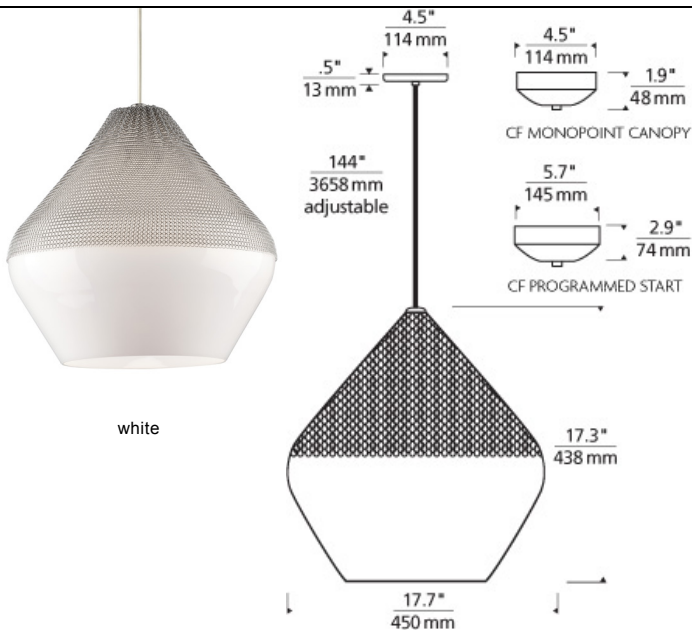

LINE-VOLTAGE PENDANTS/SUSPENSION

Meeka Pendant

DESCRIPTION

In a unique combination of materials, the large-scale, internationally-inspired blown glass shade is dramatically draped with Le Labo[®] chain maille from Paris to create a statement piece. Black, satin nickel, and white finish options highlighted with satin detail and clear cable. Includes 120 volt, 75 watt or equivalent medium base A19 lamp or 32 watt GX24Q-3 base triple tube compact fluorescent lamp (electronic ballast included). Fixture is provided with twelve feet of field-cuttable cable. Incandescent version dimmable with standard incandescent dimmer.

INSTALLATION

This product can mount to either a 4" square electrical box with round plaster ring or an octagon electrical box.

white

white

ORDERING INFORMATION

700 SYSTEM	MKAP	COLOR	FINISH	LAMP
TD	LINE-VOLTAGE PENDANTS/SUSPENSION	W WHITE	B BLACK S SATIN NICKEL W WHITE	INCANDESCENT 120V -CF COMPACT FLUORESCENT 120V -CF277 COMPACT FLUORESCENT 277V -PSUNV COMPACT FLUORESCENT PROGRAMMED START 120V-277V