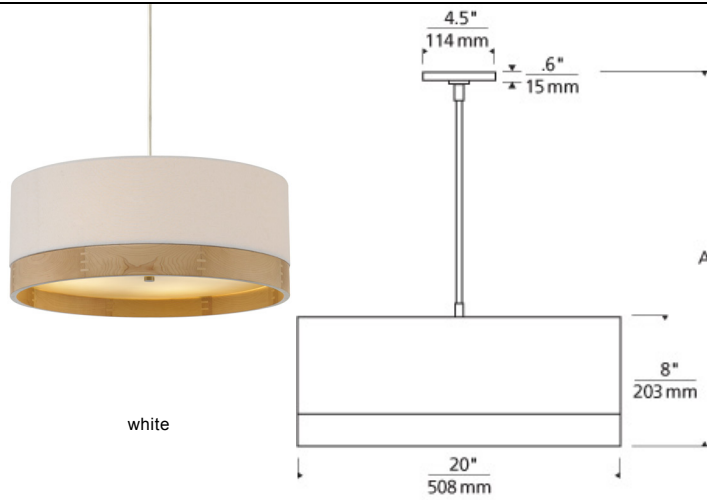

LINE - VOLTAGE PENDANTS / SUSPENSION

Topo Suspension

DESCRIPTION

This modern drum shade is elevated to a richer, warmer dimension with a sophisticated combination of fabric and wood. The bands of wood trim are spline-joined around the circumference of the shade – a delicate feat of quality craftsmanship. The rigid stem is available in antique bronze, polished nickel or satin nickel and completes the look. Includes four 120 volt, 75 watt or equivalent medium base A19 lamps or four 26 watt GX24Q-3 base triple tube compact fluorescent lamps (electronic ballast included). May also be lamped with GX24Q-3 base 32 watt triple tube compact fluorescent lamps (not included). Incandescent version dimmable with standard incandescent dimmer.

INSTALLATION

This product can mount to either a 4" square electrical box with round plaster ring or an octagonal electrical box (not included).

heather gray

white

ORDERING INFORMATION

700TPO	LENGTH (A)	COLOR	Trim Color	FINISH	LAMP
24	24"	Y HEATHER GRAY	M MAPLE WOOD	Z ANTIQUE BRONZE	INCANDESCENT 120V
36	36"	W WHITE	W WALNUT WOOD	N POLISHED NICKEL	-CF COMPACT FLUORESCENT 120V
48	48"			S SATIN NICKEL	-CF277 COMPACT FLUORESCENT 277V