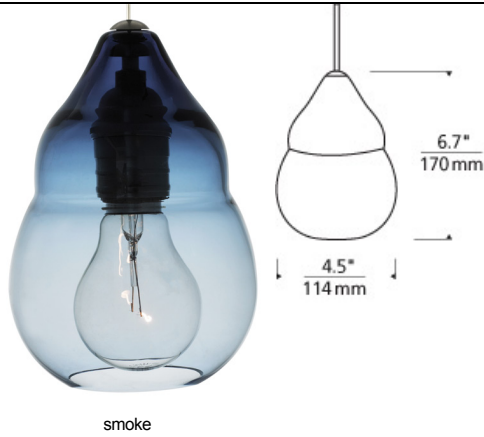

LOW-VOLTAGE PENDANTS

Capsian Pendant

DESCRIPTION

Delicate Moroccan inspired silhouette of Italian hand-blown, transparent glass surrounds a unique low-voltage Edison style lamp. Adds warm beauty to any space. Includes low-voltage, 60 watt medium base A19 lamp and six feet of field-cutttable suspension cable. Ships with an additional lamp to make it easier upon relamping.

INSTALLATION

Socket terminates with FreeJack male connector, which may be installed into a system connector. Elements ordered with a system prefix include a connector for that system. For use on T~TRAK, order FreeJack version and T~TRAK FreeJack Connector (sold separately).

ACCESSORIES & OPTICAL CONTROLS

Swag Hook