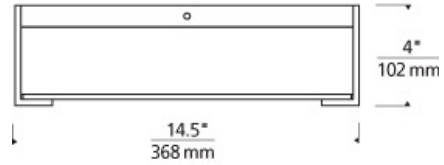

FLUSH & SEMI-FLUSH MOUNT

Baxter Ceiling

DESCRIPTION

Round flush mount with a tailored fabric shade. Two die-cast metal arms add a nice contrast. A glass diffuser provides a glare free wash of light. Includes two 60 watt or equivalent BT15 medium base lamps or two two 26 watt G24Q-3 base quad compact fluorescent lamps (electronic ballast included). Incandescent version dimmable with standard incandescent dimmer.

INSTALLATION

This product can mount to either a 4" square electrical box with round plaster ring or an octagonal electrical box (not included).

WEIGHT

1.68lb / 0.76kg ±

black fabric