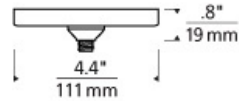

INSTALLATION

This product can mount to either a 4" square electrical box with round plaster ring or an octagonal electrical box (not included). Transformer (included) fits in junction box. For ceiling or wall. If wall mounting, head should be no longer than 6".

OTHER

For use with any 12 or 24 volt halogen FreeJack pendant or head (sold separately).

WEIGHT

1.06lb / 0.48kg ±

white bronze antique bronze

ORDERING INFORMATION

700FJ4RB SHAPE OR SIZE	FINISH	VOLTAGE
4" ROUND BOREAL INTEGRAL TRANSFORMER	Z ANTIQUE BRONZE	120V IN/12V OUT
	S WHITE BRONZE	024 120V IN/24V OUT
		277 277V IN/12V OUT