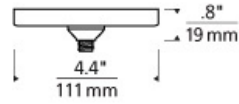

INSTALLATION

This product can mount to either a 4" square electrical box with round plaster ring or an octagonal electrical box (not included). Transformer (included) fits in junction box. For ceiling or wall. If wall mounting, head should be no longer than 6".

OTHER

For use with any 12 or 24 volt halogen FreeJack pendant or head (sold separately).

WEIGHT

1.06lb / 0.48kg ±

white bronze antique bronze

ORDERING INFORMATION

700FJ4RB SHAPE OR SIZE	FINISH	VOLTAGE
4" ROUND BOREAL INTEGRAL TRANSFORMER	Z ANTIQUE BRONZE	120V IN/12V OUT
	S WHITE BRONZE	024 120V IN/24V OUT
		277 277V IN/12V OUT