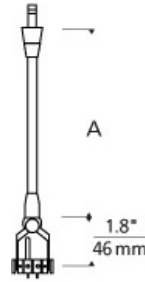

LOW - VOLTAGE HEADS

Swivel Head

DESCRIPTION

A highly adjustable, minimal head rotates 360° around stem, swivels 240° at "elbow"; lamp pivots 240°. Customize with any of dozens of available accessories (sold separately). Low-voltage, R16 lamp of up to 75 watts (not included). Works with SORAA.

INSTALLATION

Socket terminates with FreeJack male connector, which may be installed into a system connector. Elements ordered with a system prefix include a connector for that system.

ACCESSORIES & OPTICAL CONTROLS

Backlight Shield, Barndoors, Cone Glass Shield, Flight Paper, Lil Egypt Shade, Lil Wok Shade, Louver Lens Holder, Round Glass Shield, Snap Louver Lens Holder

WEIGHT

0.6lb / 0.27kg ±

ORDERING INFORMATION

700 SYSTEM	SW	LENGTH (A)	FINISH
FJ	FREEJACK	03 3"	C CHROME
MP	MONOPOINT	06 6"	S SATIN NICKEL
MO	MONORAIL	12 12"	
MO2	TWO-CIRCUIT MONORAIL	18 18"	
WMO	WALL MONORAIL		