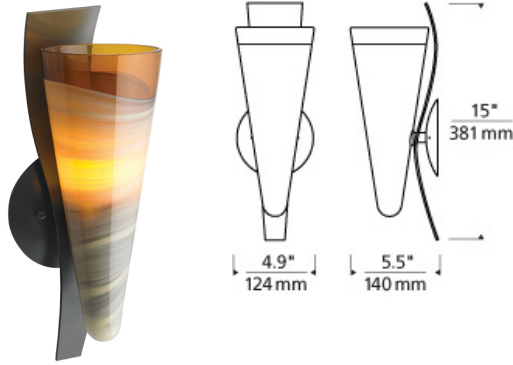

WALL COLLECTION

Nebbia Wall

DESCRIPTION

Hand-blown glass with an elegantly fused glass wrap and a metal base. Incandescent includes 120 volt, 40 watt G9 base halogen lamp. Incandescent may also use 120 volt, 60 watt G9 base halogen lamp (not included). Fluorescent includes 120 volt, 18 watt GU24 base self-ballasted compact fluorescent lamp. Fluorescent may also use 120 volt, 27 watt GU24 base self-ballasted compact fluorescent lamp (not included). Incandescent version dimmable with standard incandescent dimmer.

INSTALLATION

This product can mount to either a 4" square electrical box with round plaster ring or an octagonal electrical box (not included).

WEIGHT

4.42lb / 2kg ±

white

ORDERING INFORMATION

700WSNEB COLOR	FINISH	LAMP
A AMBER	Z ANTIQUE BRONZE	INCANDESCENT
K SMOKE	S SATIN NICKEL	INCANDESCENT 120V
W WHITE		-CF COMPACT FLUORESCENT
		-CF COMPACT FLUORESCENT 120V

TECH LIGHTING®

7400 Linder Avenue
Skokie, Illinois 60077

T 847.410.4400
F 847.410.4500

Tech Lighting, L.L.C.

700WSNEB _____

FIXTURE TYPE: _____

JOB NAME: _____

NOTES: _____

_____

_____

©2015 Tech Lighting, L.L.C. All Rights Reserved. The "Tech Lighting" graphic is a registered trademark of Tech Lighting, L.L.C. Tech Lighting reserves the right to change specifications for product improvements without notification.