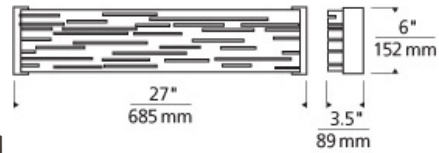

BATH COLLECTION

Revel Linear Wall

DESCRIPTION

Captures light in motion. The sleek metal surface is laser-cut with several horizontal slots which allows light to shine through the inner white acrylic diffuser. The diffuser wraps around the inner top and bottom to conceal the hardware and lamping when viewed from any angle 6° above and below or if mounted vertically, both sides. Optional wood end caps complement the design with a touch of warmth in an unexpected way. May be mounted horizontally or vertically. Includes two 14 watt T5 linear fluorescent lamps (electronic ballast included) or 18.5 watt, 1300 lumen, 2700K LED strip. LED version dimmable with low-voltage electronic dimmer. ADA compliant.

INSTALLATION

Mounts to a standard 4" square junction box with round plaster ring (provided by electrician).

satin nickel

antique bronze gloss white satin nickel

ORDERING INFORMATION

700WSRVLL COLOR	Trim Color	LAMP
Z ANTIQUE BRONZE	M MAPLE WOOD	-CF COMPACT FLOURESCENT 120V
W GLOSS WHITE	T NO TRIM	-CF277 COMPACT FLUORESCENT 277V
S SATIN NICKEL	W WALNUT WOOD	-LED LED 2700K 120V
		-LED277 LED 2700V 277V