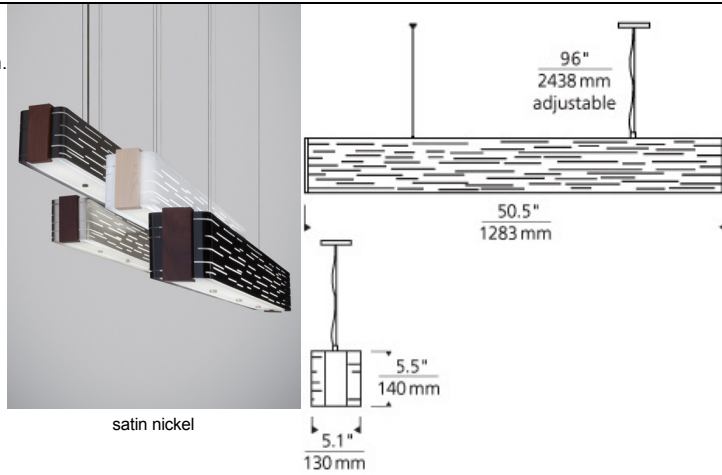

LINEAR SUSPENSION

Revel Linear Suspension

DESCRIPTION

This dramatic linear suspension fixture captures light in motion. The sleek metal surface is laser-cut with horizontal slots which allow light to shine through the inner white diffuser. Optional wood end caps complement the design with a touch of warmth in an unexpected way. A bottom glass diffuser provides a glare free wash of light. Includes two 54 watt high output T5 linear fluorescent 3000K lamps or 40 watt, 3000 lumen, 80 CRI 3000K LED. Has a maximum drop length of 8 feet. Ships with extra center power feed canopy and side post for applications with a centered junction box.

INSTALLATION

This product can mount to either a 4" square electrical box with round plaster ring or an octagonal electrical box (not included).

satin nickel

antique bronze gloss black gloss white satin nickel

ORDERING INFORMATION

700LSRVL COLOR

- Z ANTIQUE BRONZE
- B GLOSS BLACK
- W GLOSS WHITE
- S SATIN NICKEL

Trim Color

- M MAPLE WOOD
- T NO TRIM
- W WALNUT WOOD

LAMP

- CF COMPACT FLUORESCENT 120V
- CF277 COMPACT FLUORESCENT 277V
- LED830 LED 80 CRI 3000K
- LED830-277 LED 80 CRI 3000K