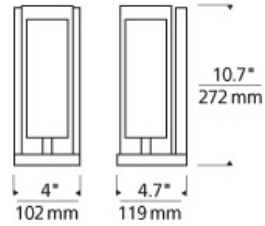

### DESCRIPTION

Pure indulgence, the Sara is cut from a solid block of crystal and formed into an elegant cylinder which surrounds a hand-blown inner white glass diffuser and sits atop a die-cast metal base. Instantly elevates any space. Incandescent includes 120 volt, 60 watt or equivalent T10 medium base lamp. Fluorescent includes 120 volt 26 watt GX24Q-3 base triple tube compact fluorescent lamp. May also be lamped with 32 watt GX24Q-3 base triple tube compact fluorescent lamp (not included). Incandescent version dimmable with standard incandescent dimmer.

### INSTALLATION

Mounts to a standard 4" square junction box with round plaster ring (provided by electrician).

clear

clear