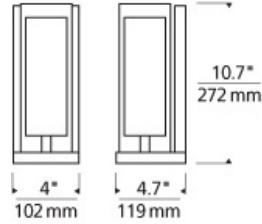

### DESCRIPTION

Pure indulgence, the Jayden is cut from a solid block of crystal and formed into an elegant rectangular prism which surrounds a hand-blown inner white glass diffuser and sits atop a die-cast metal base. Instantly elevates any space. Incandescent includes 120 volt, 60 watt or equivalent T10 medium base lamp. Fluorescent includes 120 volt 26 watt GX24Q-3 base triple tube compact fluorescent lamp. May also be lamped with 32 watt GX24Q-3 base triple tube compact fluorescent lamp (not included). Incandescent version dimmable with standard incandescent dimmer.

### INSTALLATION

Mounts to a standard 4" square junction box with round plaster ring (provided by electrician).

clear

clear