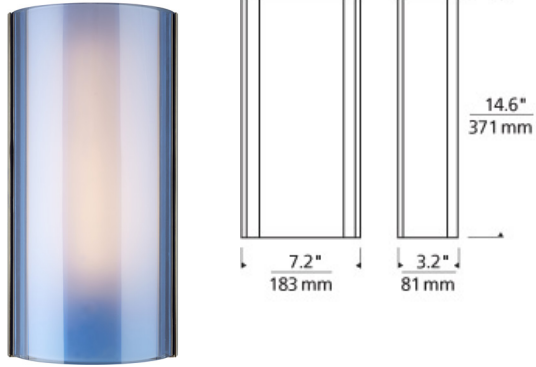

WALL COLLECTION

Jaxon Wall

DESCRIPTION

Slumped transparent glass over inner glass diffuser provides a modern, sophisticated look that is both simple and elegant. Includes 120 volt, 75 watt or equivalent T8 medium base lamp, 18 watt 2G11 base twin tube compact fluorescent lamp or two 16 watt, 1000 lumen, 2700K LED modules. Incandescent version dimmable with standard incandescent dimmer. LED version dimmable with a low-voltage electronic dimmer. ADA compliant.

INSTALLATION

Mounts to a standard 4" square junction box with round plaster ring (provided by electrician).

steel blue

clear

smoke

steel blue

ORDERING INFORMATION

700WSJXN COLOR