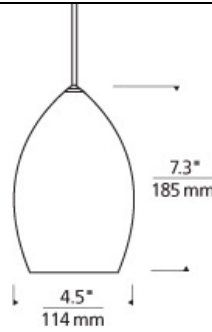

ACCESSORIES & OPTICAL CONTROLS

SORAA® LED Bi-Pin Replacement Pendant Module, Swag Hook

WEIGHT

2lb / 0.91kg ±

ferrari red

tahoe pine amber

white frit

tahoe pine amber