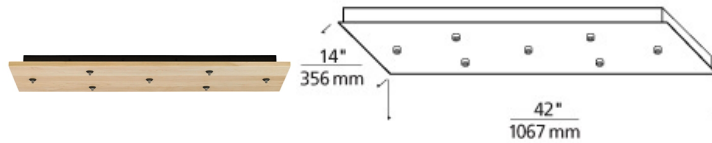

MULTI-PORT CHANDELIERS

FreeJack Rectangle Canopy 7-port LED

DESCRIPTION

Mounts to a standard 4" junction box with round plaster ring (provided by electrician). 42"L x 14"W x 2.5" Depth Drywall anchors included for additional support. Includes electronic transformers and 7 low-voltage FreeJack ports.

INSTALLATION

This product can mount to either a 4" square electrical box with round plaster ring or an octagonal electrical box (not included). For ceiling only. Transformers (included) fit in canopy.

WEIGHT

35lb / 15.88kg ±

maple wood

maple wood

metal

walnut wood

ORDERING INFORMATION

| 700FJLD7 SHAPE OR SIZE | COLOR | FINISH | VOLTAGE |
|--|---|--|-------------------------------------|
| RECTANGLE 7 PORT LINEAR INTEGRAL TRANSFORMER | M MAPLE WOOD T METAL W WALNUT WOOD | Z ANTIQUE BRONZE S SATIN NICKEL | - 120V IN/12V OUT LED LED |