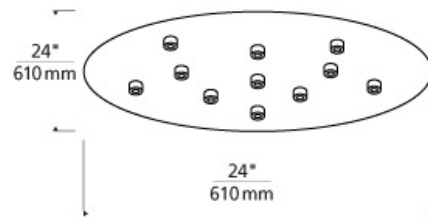

MULTI-PORT CHANDELIERS

FreeJack Round Canopy 11-port LED

DESCRIPTION

Mounts to a standard 4" junction box with round plaster ring (provided by electrician). 24" Diameter Drywall anchors included for additional support. Includes electronic transformers and 11 low-voltage FreeJack ports.

INSTALLATION

This product can mount to either a 4" square electrical box with round plaster ring or an octagonal electrical box (not included). For ceiling only. Transformers (included) fit in canopy.

WEIGHT

29lb / 13.15kg ±

walnut wood

maple wood

metal

walnut wood

ORDERING INFORMATION

700FJRD11 SHAPE OR SIZE	COLOR	FINISH	VOLTAGE
ROUND 11 PORT INTEGRAL TRANSFORMER	M MAPLE WOOD T METAL W WALNUT WOOD	Z ANTIQUE BRONZE S SATIN NICKEL	- 120V IN/12V OUT LED LED