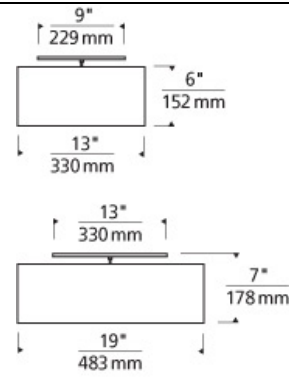

FLUSH & SEMI-FLUSH MOUNT

Chambers Ceiling

DESCRIPTION

Round fabric flush mount. Glass diffuser provides a glare free wash of light highlighted with satin nickel detail. Available in two sizes and two lamp configurations. Small incandescent version includes two 60 watt A19 medium base lamps. Large version includes four 60 watt A19 medium base lamps. Both available with LED option which includes 37 watt, 730 delivered lumen, 3000K LED module. Dimmable with low-voltage electronic dimmer.

INSTALLATION

This product can mount to either a 4" square electrical box with round plaster ring or an octagonal electrical box (not included).

WEIGHT

5.78lb / 2.62kg ±

white

desert clay

white

ORDERING INFORMATION

700TDCHAFM	SHAPE OR SIZE	COLOR	FINISH	LAMP
L	LARGE	C DESERT CLAY	S SATIN NICKEL	INCANDESCENT 120V
S	SMALL	W WHITE		-LED830 LED 80 CRI 3000K 120V
				-LED830-277 LED 80 CRI 3000K 277V

700TDCHAFM _____

FIXTURE TYPE: _____