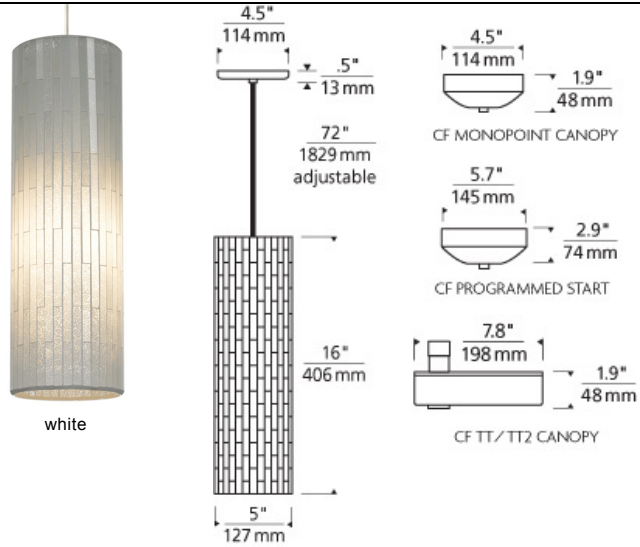

LINE-VOLTAGE PENDANTS/SUSPENSION

Peyton Grande Pendant

DESCRIPTION

A large cylindrical shade composed of glass mosaic tiles and inner frost glass diffuser. Black, satin nickel, and white finish options highlighted with satin detail and clear cable; antique bronze finish highlighted with antique bronze detail and brown cable. Includes 120 volt, 60 watt or equivalent medium base BT 15 or 26 watt GX24Q-3 base triple tube compact fluorescent lamp (electronic ballast included). May also be lamped with 32 watt GX24Q-3 triple tube compact fluorescent lamp (not included). Fixture is provided with six feet of field-cutable cable. Incandescent version dimmable with standard incandescent dimmer.

INSTALLATION

This product can mount to either a 4" square electrical box with round plaster ring or an octagon electrical box.

OTHER

TD includes 4.5" Round Canopy.
Antique Bronze and Black Finish Only Available on TD.
CF277 Lamp Only Available on TD.

ACCESSORIES & OPTICAL CONTROLS

Line-voltage Swag Hook

white

brown

white

ORDERING INFORMATION

700 SYSTEM	PEYGP	COLOR	FINISH	LAMP
TD	LINE-VOLTAGE PENDANTS/SUSPENSION	N BROWN	Z ANTIQUE BRONZE	INCANDESCENT 120V
TT	SINGLE-CIRCUIT T-TRAK	W WHITE	B BLACK	-CF COMPACT FLUORESCENT 120V
TT2	TWO-CIRCUIT T-TRAK		S SATIN NICKEL	-CF277 COMPACT FLUORESCENT 277V
			W WHITE	-PSUNV COMPACT FLUORESCENT PROGRAMMED START 120V-277V