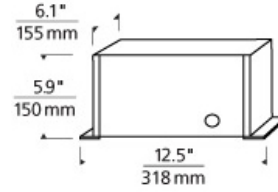

TWO-CIRCUIT MONORAIL

Remote Transformer-2x300W Mag 12v

DESCRIPTION

This remote magnetic transformer converts standard 120 or 277 volt line-voltage to 12 volts, providing the necessary voltage for powering a Two-Circuit MonoRail low-voltage lighting system. Each transformer includes fast-acting secondary circuit breakers that will safely turn the system off should a short occur. Once the short has been removed the breakers can be reset. Transformer powers lamp totaling up to 600 watts.