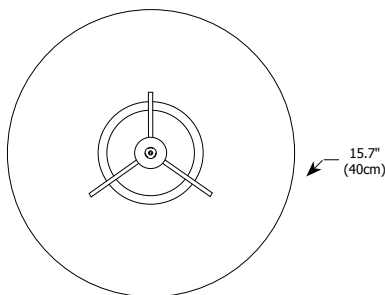

**Description**

Vessel 16 suspends from a round canopy and features a black or white metal shade. Includes a 72 watt E26 medium base frosted halogen lamp and 6' of cable.

**Finish**

Black or White Shade

**Lamp Specification**

120V/72W E26 medium base frosted halogen lamp

**Weight**

2.75 lb (1.3 kg)

Fixture	Type	Size	Shade Color
<b>VESS</b>	<b>S</b>	<b>16</b>	<b>WH</b>
VESS Vessel	S Suspension	16 16"	WH White BK Black

PROJECT:

FIXTURE  
TYPE: