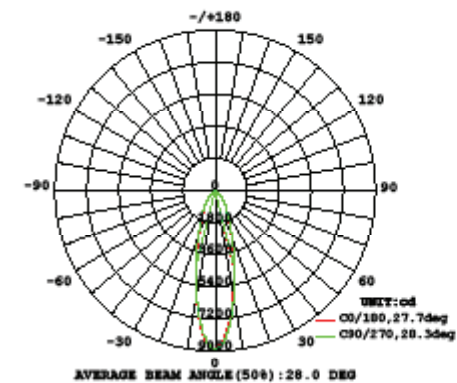

SPECIFICATIONS

- **Rated Life:** 80,000 hours
- **CRI:** Up to 90

ORDERING NUMBER

Model	Diameter	Watt	Beam	Color Temp	Finish
DS-PD	05	5"	24W	S Spot	927 2700K (90CRI)
					27 2700K
	06	6"	42W	N Narrow	930 3000K (90CRI)
					30 3000K
	08	8"	54W	F Flood	35 3500K
				BK Black	
				WT White	
				BZ Bronze	
				GH Graphite	

5" Diameter, 27° Beam Angle, 3000K

5" Diameter, 36° Beam Angle, 3000K

6" Diameter, 17° Beam Angle, 3000K

6" Diameter, 30° Beam Angle, 3000K

6" Diameter, 42° Beam Angle, 3000K

8" Diameter, 14° Beam Angle, 3000K

8" Diameter, 28° Beam Angle, 3000K

8" Diameter, 40° Beam Angle, 3000K

WAC Lighting
 www.waclighting.com
 Phone (800) 526.2588 • Fax (800) 526.2585

Headquarters/Eastern Distribution Center
 44 Harbor Park Drive • Port Washington, NY 11050
 Phone (516) 515.5000 • Fax (516) 515.5050