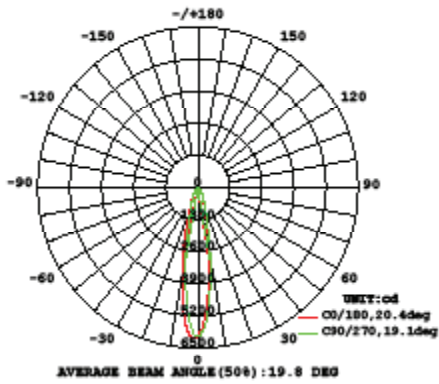

TUBE ARCHITECTURAL - model: DS-PD WAC LIGHTING

Photometrics - 3000K Responsible Lighting®

5" Diameter, 20° Beam Angle, 3000K