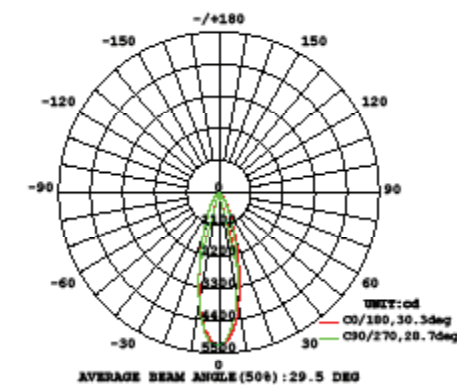

SPECIFICATIONS

- **Rated Life:** 80,000 hours
- **CRI:** Up to 90

ORDERING NUMBER

Model	Diameter	Watt	Beam	Color Temp	Finish
DS-PD	05	5"	24W	S Spot	927 2700K (90CRI)
					27 2700K
	06	6"	42W	N Narrow	930 3000K (90CRI)
					30 3000K
	08	8"	54W	F Flood	35 3500K
				BK Black	
				WT White	
				BZ Bronze	
				GH Graphite	

5" Diameter, 27° Beam Angle, 3000K

5" Diameter, 36° Beam Angle, 3000K

6" Diameter, 17° Beam Angle, 3000K

6" Diameter, 30° Beam Angle, 3000K

6" Diameter, 42° Beam Angle, 3000K

8" Diameter, 14° Beam Angle, 3000K