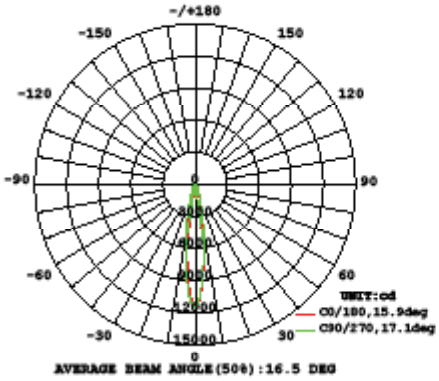

SPECIFICATIONS

- **Rated Life:** 80,000 hours
- **CRI:** Up to 90

ORDERING NUMBER

Model	Diameter	Watt	Beam	Color Temp	Finish
DS-PD	05	5"	24W	S Spot	927 2700K (90CRI)
					27 2700K
	06	6"	42W	N Narrow	930 3000K (90CRI)
					30 3000K
	08	8"	54W	F Flood	35 3500K
				BK Black	
				WT White	
				BZ Bronze	
				GH Graphite	

Western Distribution Center

1750 Archibald Avenue • Ontario, CA 91760
Phone (800) 526.2588 • Fax (800) 526.2585

TUBE ARCHITECTURAL - model: DS-PD WAC LIGHTING

Photometrics - 3000K Responsible Lighting®

5" Diameter, 20° Beam Angle, 3000K

5" Diameter, 27° Beam Angle, 3000K

5" Diameter, 36° Beam Angle, 3000K

6" Diameter, 17° Beam Angle, 3000K

6" Diameter, 30° Beam Angle, 3000K

6" Diameter, 42° Beam Angle, 3000K

8" Diameter, 14° Beam Angle, 3000K