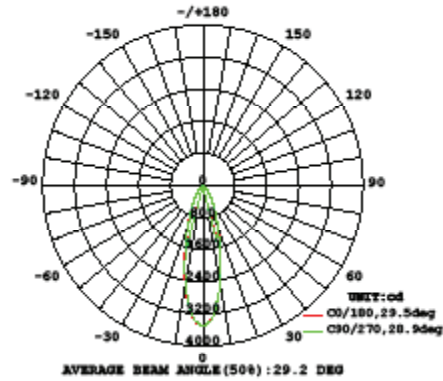

SPECIFICATIONS

- **Rated Life:** 80,000 hours
- **CRI:** Up to 90

ORDERING NUMBER

Model	Diameter	Watt	Beam	Color Temp	Finish
DS-PD	05	5"	24W	S Spot	927 2700K (90CRI)
					27 2700K
	06	6"	42W	N Narrow	930 3000K (90CRI)
					30 3000K
	08	8"	54W	F Flood	35 3500K
				BK Black	
				WT White	
				BZ Bronze	
				GH Graphite	

Western Distribution Center

1750 Archibald Avenue • Ontario, CA 91760
Phone (800) 526.2588 • Fax (800) 526.2585

TUBE ARCHITECTURAL - model: DS-PD WAC LIGHTING

Photometrics - 3000K Responsible Lighting®

5" Diameter, 20° Beam Angle, 3000K

5" Diameter, 27° Beam Angle, 3000K

5" Diameter, 36° Beam Angle, 3000K

6" Diameter, 17° Beam Angle, 3000K

6" Diameter, 30° Beam Angle, 3000K

6" Diameter, 42° Beam Angle, 3000K

8" Diameter, 14° Beam Angle, 3000K