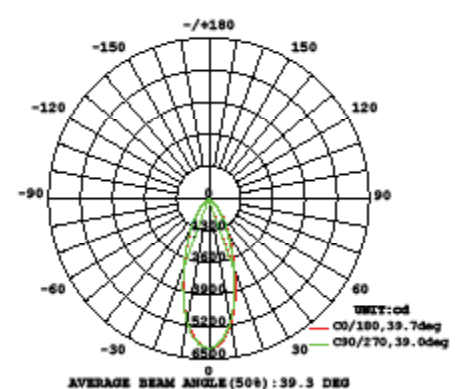

8" Diameter, 40° Beam Angle, 3000K

WAC Lighting
www.waclighting.com
Phone (800) 526.2588 • Fax (800) 526.2585

Headquarters/Eastern Distribution Center
44 Harbor Park Drive • Port Washington, NY 11050
Phone (516) 515.5000 • Fax (516) 515.5050

Western Distribution Center
168 Brea Canyon Road • City of Industry, CA 91789
Phone (800) 526.2588 • Fax (800) 526.2585