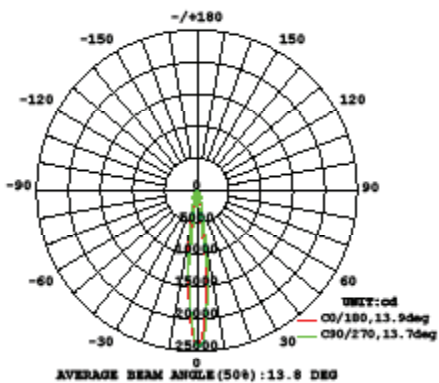

SPECIFICATIONS

- **Rated Life:** 80,000 hours
- **CRI:** Up to 90

ORDERING NUMBER

Model	Diameter	Watt	Beam	Color Temp	Finish
DS-PD	05	5"	24W	S Spot	927 2700K (90CRI)
					27 2700K
	06	6"	42W	N Narrow	930 3000K (90CRI)
					30 3000K
	08	8"	54W	F Flood	35 3500K
				BK Black	
				WT White	
				BZ Bronze	
				GH Graphite	

5" Diameter, 27° Beam Angle, 3000K

5" Diameter, 36° Beam Angle, 3000K

6" Diameter, 17° Beam Angle, 3000K

6" Diameter, 30° Beam Angle, 3000K

6" Diameter, 42° Beam Angle, 3000K

8" Diameter, 14° Beam Angle, 3000K