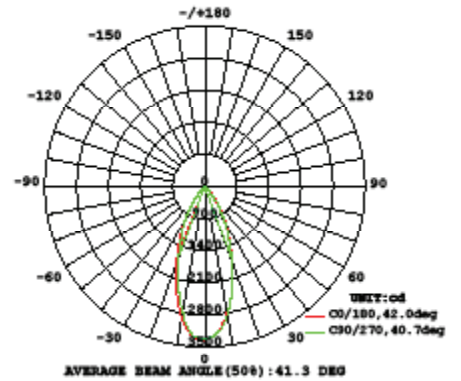

SPECIFICATIONS

- **Rated Life:** 80,000 hours
- **CRI:** Up to 90

ORDERING NUMBER

Model	Diameter	Watt	Beam	Color Temp	Finish
DS-PD	05	5"	24W	S Spot	927 2700K (90CRI)
					27 2700K
	06	6"	42W	N Narrow	930 3000K (90CRI)
					30 3000K
	08	8"	54W	F Flood	35 3500K
				BK Black	
				WT White	
				BZ Bronze	
				GH Graphite	

5" Diameter, 27° Beam Angle, 3000K

5" Diameter, 36° Beam Angle, 3000K

6" Diameter, 17° Beam Angle, 3000K

6" Diameter, 30° Beam Angle, 3000K

6" Diameter, 42° Beam Angle, 3000K

8" Diameter, 14° Beam Angle, 3000K

8" Diameter, 28° Beam Angle, 3000K

8" Diameter, 40° Beam Angle, 3000K

WAC Lighting
 www.waclighting.com
 Phone (800) 526.2588 • Fax (800) 526.2585

Headquarters/Eastern Distribution Center
 44 Harbor Park Drive • Port Washington, NY 11050
 Phone (516) 515.5000 • Fax (516) 515.5050