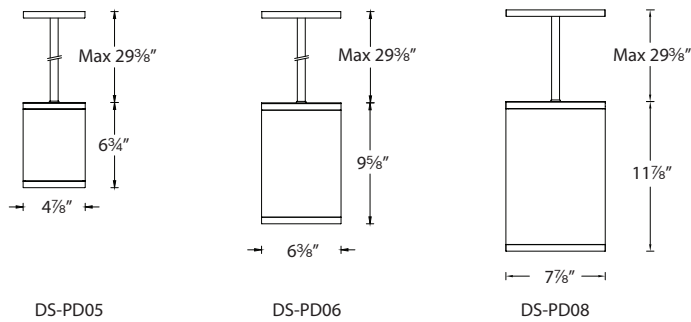

TUBE ARCHITECTURAL - model: DS-PD WAC LIGHTING

LED Ceiling Mounts Responsible Lighting®

Fixture Type:

Catalog Number:

Project:

Location:

PRODUCT DESCRIPTION

Precise engineering using the latest energy efficient LED technology with a built-in reflector for superior optics; An appealing cylindrical profile perfect for accent and wall wash lighting.

SPECIFICATIONS

- **Rated Life:** 80,000 hours
- **CRI:** Up to 90

ORDERING NUMBER

Model	Diameter	Watt	Beam	Color Temp	Finish
DS-PD	05	5"	24W	S Spot	927 2700K (90CRI)
					27 2700K
	06	6"	42W	N Narrow	930 3000K (90CRI)
					30 3000K
	08	8"	54W	F Flood	35 3500K
				BK Black	
				WT White	
				BZ Bronze	
				GH Graphite	