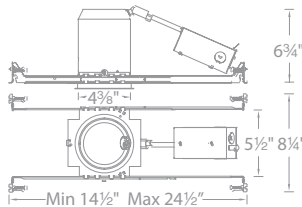

HR-3LED-H18D-A

3.5" Tesla™ New Construction Housing

Non-IC – Airtight

WAC LIGHTING

Responsible Lighting®

Fixture Type:

Catalog Number:

Project:

Location:

PRODUCT DESCRIPTION

Non-IC, airtight, new construction housing.
For use with HR-3LED Tesla 3.5" series trims.

FEATURES

- Airtight
- Cutout: 4 $\frac{5}{8}$ "
- 120 - 277 VAC Input
- Provided with push-in wire connector for easy installation
- Accommodates ceiling thickness from $\frac{1}{2}$ "-1"
- Does not accommodate adjustments
- 5 year WAC Lighting product warranty

ORDER NUMBER

HR-3LED-H18D-A

*New Construction
Non-IC, Airtight*

HR-3LED-H18D-A

SPECIFICATIONS

Construction: Housing and junction box are 20 gauge steel.
Hanger bars are heavy gauge galvanized steel.

J-Box: Three knockouts provided for ease of installation. Rated for branch wiring.

Driver: Electronic driver, 120 - 277VAC input, 21.5W output.
Power factor >0.9 Dimming with thermal protection.

Mounting: Supplied with hanger bars, adjustable from 14 $\frac{1}{2}$ "-24 $\frac{1}{2}$ " to accommodate various joist construction and grid sizes. Hanger bars include a captive mounting "screw-nail" for ease of installation. Accommodates surfaces from $\frac{1}{2}$ "-1" thick. 4 $\frac{5}{8}$ " cutout hole.

Dimming: 0-10V Dimming: 100%-10%
ELV Dimming: 100%-15% (120V only)

Standards: Non-IC - insulation must be kept at least 3" away from the housing
Airtight
ETL & cETL Listed.

COMPATIBLE TRIMS Does not accommodate adjustments. See individual trim spec sheets for complete order number and specifications.

Tesla Pro 3.5"

HR3LD-ET118P Series <i>Round, High Brightness Wet Location Listed Energy Star®</i>	HR3LEDT718P Series <i>Square, Open Reflector Energy Star®</i>
HR3LEDT118P Series <i>Round, Downlight Energy Star®</i>	HR3LEDT518P Series <i>Square, 0°- 30° Adjustable Energy Star®</i>
HR3LEDT318P Series <i>Round, 0°- 30° Adjustable Energy Star®</i>	HR3LEDT818P Series <i>Square, Shower Light Wet Location Listed Energy Star®</i>
HR3LEDT218P Series <i>Round, Shower Light Wet Location Listed Energy Star®</i>	

Tesla 3.5"

HR-3LD-ET118 Series <i>Round, High Brightness Energy Star®</i>	HR-3LED-T218 Series <i>Round, Shower Light Wet Location Listed</i>
HR-3LED-T118 Series <i>Round, Open Reflector</i>	HR-3LED-T718 Series <i>Square, Open Reflector</i>
HR-3LED-T318 Series <i>Round, 0°- 30° Adjustable</i>	HR-3LED-T818 Series <i>Square, Shower Light Wet Location Listed</i>
HR-3LED-T618 <i>Round, Pin Hole 0°- 30° Adjustable</i>	HR-3LED-T518 Series <i>Square, 0°- 30° Adjustable</i>

waclighting.com

Phone (800) 526.2588

Fax (800) 526.2585

Headquarters/Eastern Distribution Center

44 Harbor Park Drive

Port Washington, NY 11050

Central Distribution Center

1600 Distribution Ct

Lithia Springs, GA 30122

Western Distribution Center

1750 Archibald Avenue

Ontario, CA 91760