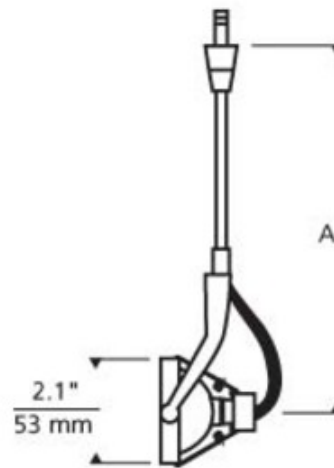

Freejack Sportster Head

Designer: Gregory Kay

Description:

Sportster MR16 is a minimal stylish head which rotates 360 degrees and pivots 180 degrees. Stem lengths available in 4.5, 6, 12, 18 or 24 inches. Available in Satin Nickel finish. Eggcrate louver included. Compatible accessories include colored lens, dichroic lens, diffuser lens, linear spread lens, soft focus lens, or UV filter, sold separately. Includes Freejack connector. One 12 volt GU5.3 MR16 lamp up to 75 watts is required, but not included.

Shown in: Satin Nickel

List Price: \$156.25
Our Price: \$125.00

Shade Color: N/A
Body Finish: Satin Nickel
Lamp: 1 x MR16/GU5.3 (bipin)/75W/12V Halogen
 1 x MR16/GU5.3 (bipin)/12V LED
Wattage: 75W
Dimmer: Dimmable
Dimensions: 6"H x 2.1"W