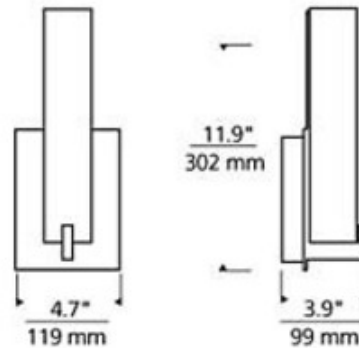

Cosmo Wall Light

Description:

Cosmo Wall Light features a rectilinear glass diffuser in Frost White or White Frit, or a White Acrylic shade. Acrylic shade option not available with incandescent lamp option. Plated die-cast base in Antique Bronze, Chrome or Satin Nickel finish. Mounts up only. Available with incandescent and LED lamp options. Incandescent version includes two 40 watt, 120 volt mini-candelabra base lamps and is dimmable with a standard incandescent dimmer. LED version includes energy saving 10 watt LED module, 3000K color temperature, 580 lumens, and is dimmable with a low voltage electronic dimmer. ETL listed. ADA Compliant. Suitable for damp locations. 4.7 inch width x 11.9 inch height x 3.9 inch depth.

Shown in: Satin Nickel / Frost White

List Price: \$268.75
Our Price: \$215.00

Shade Color: Frost White
Body Finish: Satin Nickel
Lamp: 2 x T4/Minican (E11)/40W/120V Halogen
Wattage: 80W
Dimmer: Incandescent
Dimensions: 11.9"H x 4.7"W x 3.9"D