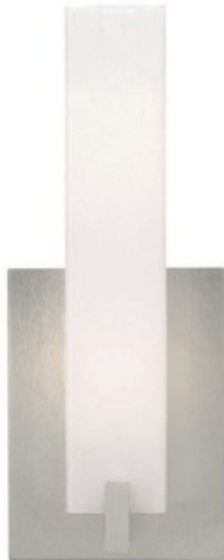

Cosmo Wall Light

Description:

Cosmo Wall Light features a rectilinear glass diffuser in Frost White or White Frit, or a White Acrylic shade. Acrylic shade option not available with incandescent lamp option. Plated die-cast base in Antique Bronze, Chrome or Satin Nickel finish. Mounts up only. Available with incandescent and LED lamp options. Incandescent version includes two 40 watt, 120 volt mini-candelabra base lamps and is dimmable with a standard incandescent dimmer. LED version includes energy saving 10 watt LED module, 3000K color temperature, 580 lumens, and is dimmable with a low voltage electronic dimmer. ETL listed. ADA Compliant. Suitable for damp locations. 4.7 inch width x 11.9 inch height x 3.9 inch depth.

Shown in: Satin Nickel / Frost White

List Price: \$268.75
Our Price: \$215.00

Shade Color: Frost White
Body Finish: Satin Nickel
Lamp: 2 x T4/Minican (E11)/40W/120V Halogen
Wattage: 80W
Dimmer: Incandescent
Dimensions: 11.9"H x 4.7"W x 3.9"D