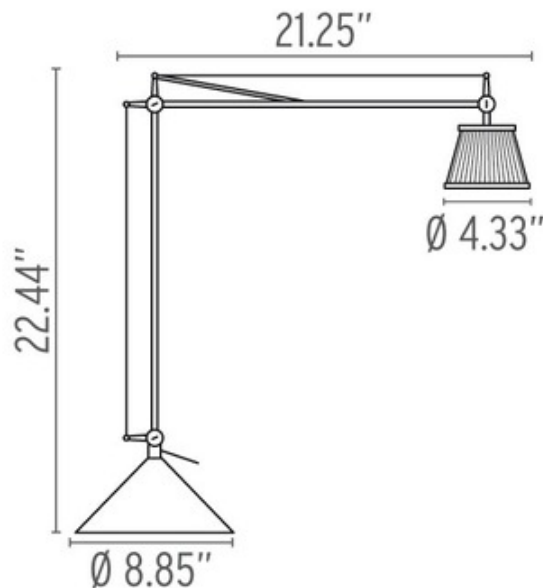

# Archimoon Soft Task Lamp

**Designer:** Philippe Starck

**Description:**

The Archimoon Soft Task Lamp features a Cream plisse cloth shade with an internal opal glass diffuser in a Silver finish. Fully adjustable. Shade always remains horizontal to work plane. One 40 watt, 120 volt JCD G9 base Halogen bulb is included. 80 inch long cord. 21.25 inch width x 22.44 inch height. UL listed.

Shown in: Silver / Cream

**List Price:** \$778.58  
**Our Price:** \$545.01

**Shade Color:** Cream  
**Body Finish:** Silver  
**Lamp:** 1 x JCD/G9/40W/120V Halogen  
**Wattage:** 40W  
**Dimmer:** Incandescent  
**Dimensions:** 22.44"H x 21.25"W