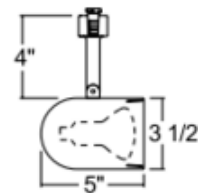

Product Number: JUN25946			
Company:		Fixture Type:	Date: Feb 22, 2018
Project:		Approved By:	

#1000BT-50WRDBK-005H1-WHWH

Fax: (773) 883-6131

Phone: 866-954-4489

Address: 1718 W. Fullerton Ave. Chicago IL 60614

www.Lightology.com