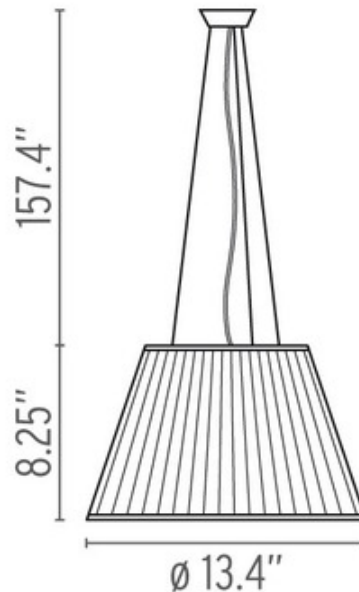

Romeo Soft S1 Pendant

Designer: Philippe Starck

Description:

Romeo Soft S1 pendant lamp providing diffused light. Fixture features an acid-etched pressed borosilicate glass internal diffuser and Cream plisse cloth shade with White canopy. Available with incandescent or compact fluorescent lamp option. Incandescent: One 72 watt 120 volt BT-15 ECO medium base halogen bulb is required, but not included. Fluorescent: One 18 watt, 120 volt G24Q-2 compact fluorescent bulb is required, but not included. 13.4 inch diameter x 8.25 inch height x 165.65 inch overall length.

Shown in: White / Plisse Cloth

List Price: \$1064.29
Our Price: \$745.00

Shade Color: Plisse Cloth
Body Finish: White
Lamp: 1 x BT15/Medium (E26)/72W/120V Halogen
Wattage: 72W
Dimmer: Incandescent
Dimensions: 165.65"L x 8.25"H x 13.4"W

Product Number: FLO2598			
Company:		Fixture Type:	Date: Feb 24, 2018
Project:		Approved By:	

#0604SU-ROMEOSO-01311-CRWH

Phone: 866-954-4489 Fax: (773) 883-6131

Address: 1718 W. Fullerton Ave. Chicago IL 60614