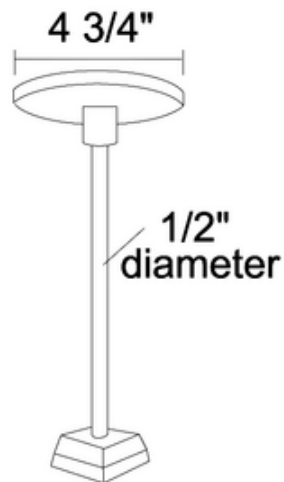

T91 Rigid Ceiling Pendant Stem Kit

Description:

Rigid Ceiling Pendant Stem Kit attaches directly to a junction box and enables trac to be mounted closer to the objects being illuminated. Available in 12, 18, 24, 36, or 48 inch stem lengths. Finish available in Black, White, Silver or Bronze. Use two for 2 or 4 foot sections of trac, three for 6 or 8 foot sections of track, or four for 12 foot sections of trac. For electrical feed order T93 wireway cover, sold separately. For use with Trac-Master and Trac-Lites trac systems. Can be used with a selection of Navilite exit signs. UL listed.

Shown in: White

List Price: \$64.38
 Our Price: \$38.63

Shade Color: N/A
 Body Finish: White
 Lamp: N/A
 Wattage: N/A
 Dimmer: N/A
 Dimensions: 36"L x 4.75"W

Product Number: JUN26342			
Company:		Fixture Type:	Date: Feb 18, 2018
Project:		Approved By:	