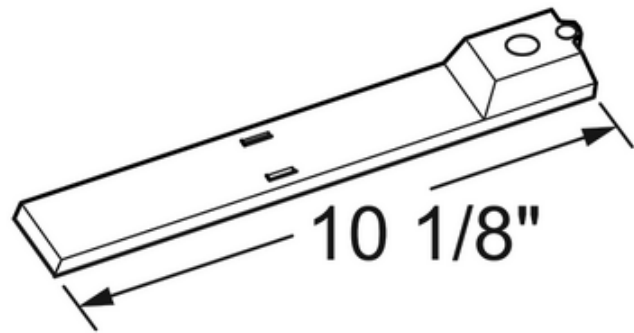

# T93 Wireway Cover For Pendant Stem Kit

**Description:**

T93 Wireway Cover for pendant stem kits T90 and T91. Finish available in Black, White, Silver or Bronze. Conceals electrical feed wires from stem to track connector. One cover required for each track feed. Compatible with Juno Lighting Trac-Lites, Trac-Master 1-circuit and Trac-Master 2-circuit 120 volt line voltage track systems.

Shown in: White

List Price: \$22.20  
 Our Price: \$13.32

Shade Color: N/A  
 Body Finish: White  
 Lamp: N/A  
 Wattage: N/A  
 Dimmer: N/A  
 Dimensions: 10.1"W

Product Number: <b>JUN26349</b>			
Company:		Fixture Type:	Date: Feb 18, 2018
Project:		Approved By:	