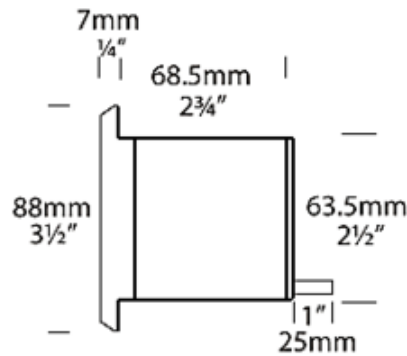

Louvre Square Halogen Step Light

Description:

The Louvre Square Halogen Step Lite has a flush to the surface look with no protrusions. The 45 degree louvre eliminates all upward light, making this luminaire ideal for providing illumination of steps and low level features such as exterior paved areas. Available in 316 Stainless Steel or solid Copper with a flush fit shatter resistant glass lens. Includes one 20 watt, 12 volt GU5.3 MR16 halogen bulb. UL1838. IP66/68 rated for wet locations. 3.5 inch square x 2.75 inch depth. Required transformer, mounting canister and optional accessories sold separately.

Shown in: Stainless Steel

List Price: \$920.18
 Our Price: \$644.13

Shade Color: N/A
 Body Finish: Stainless Steel
 Lamp: 1 x MR16/GU5.3 (bipin)/20W/12V Halogen
 1 x MR16/GU5.3 (bipin)/12V LED
 Wattage: 20W
 Dimmer: Dimmable
 Dimensions: 3.5"H x 3.5"W x 2.75"D