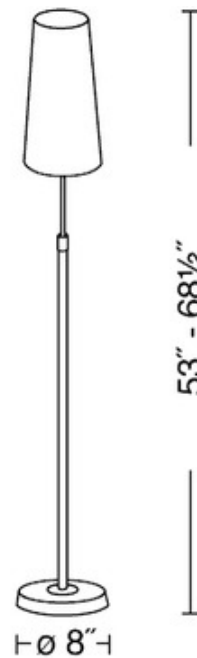

Illuminator 6354 Narrow Shade Adjustable Floor Lamp

Description:

The Illuminator 6354 Narrow Shade Adjustable Floor Lamp features a Satin White or Kupfer hand-washable fabric shade with a Hand Brushed Old Bronze, Brushed Brass, Antique Brass, or Satin Nickel finish. One 75 watt max 120 volt A19 medium base bulb is required, but not included. 8 inch base width x 53-68.5 inch adjustable height. UL listed.

Shown in: Satin Nickel / Satin White

List Price: \$488.00
 Our Price: \$390.40

Shade Color: Satin White
 Body Finish: Satin Nickel
 Lamp: 1 x A19/Medium (E26)/53W/120V Incandescent
 1 x A19/Medium (E26)/120V LED
 Wattage: 53W
 Dimmer: Incandescent
 Dimensions: 68.5"H x 8"W