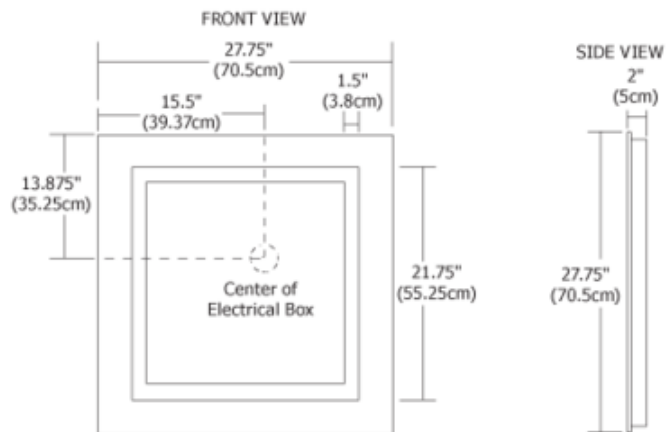

Plaza Small Non-Dim Mirror

**Description:**

Plaza surface mounted mirror features four integral fluorescent lamps set behind an inset border of frosted glass. Includes four 55 Watt, 3000K, 82CRI, T5 2G11 compact fluorescent lamps. Add mirror defogger (DF-RD15) to remove condensation, sold separately. Energy Star rated. ADA compliant. ETL listed. 27.75 inch width x 27.75 inch height x 2 inch depth.

Shown in: Mirror / Frosted

List Price: \$875.00  
 Our Price: \$525.00

Shade Color: Frosted  
 Body Finish: Mirror  
 Lamp: 4 x T5/2G11/55W/120V Compact Fluorescent  
 Wattage: 220W  
 Dimmer: Not Dimmable  
 Dimensions: 27.75"H x 27.75"W x 2"D