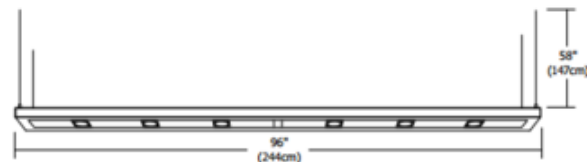

Product Number: EDG45630			
Company:		Fixture Type:	Date: Feb 22, 2018
Project:		Approved By:	

#1200LS-LYRASHT-048V1-WHSA

Fax: (773) 883-6131

Phone: 866-954-4489

Address: 1718 W. Fullerton Ave. Chicago IL 60614

www.lightology.com