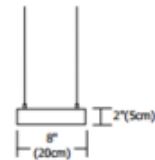

Product Number: EDG45630			
Company:		Fixture Type:	Date: Feb 22, 2018
Project:		Approved By:	

#1200LS-LYRASHT-048V1-WHSA

Fax: (773) 883-6131

Phone: 866-954-4489

Address: 1718 W. Fullerton Ave. Chicago IL 60614

www.lightology.com