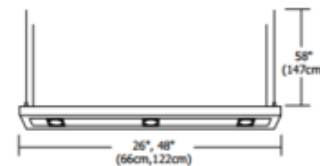

Product Number: EDG45630			
Company:		Fixture Type:	Date: Feb 22, 2018
Project:		Approved By:	

#1200LS-LYRASHT-048V1-WHSA

Fax: (773) 883-6131

Phone: 866-954-4489

Address: 1718 W. Fullerton Ave. Chicago IL 60614

www.lightology.com