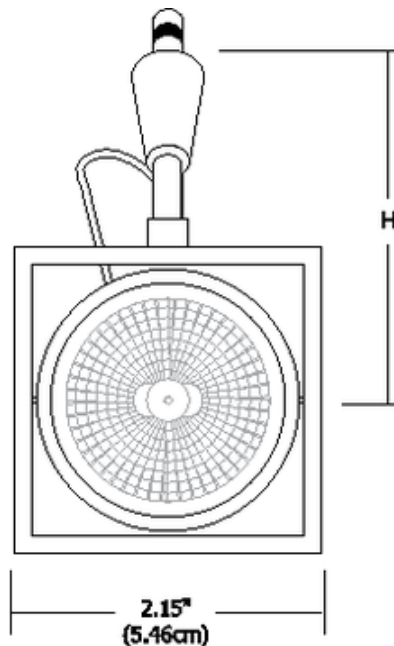

FJ Form Square Head

Description:

Form Square Head Fast Jack fixture rotates 360 degrees and tilts 180 degrees. Holds one accessory lens or louver, sold separately. Available in Polished Nickel in 3, 6, 12, 14, 20, 24, 28, 36 or 48 inch stem lengths. Available in Satin Nickel in 3, 6, 12, 24, 36 or 48 inch stem lengths. Mounts to a Monorail connector, Monorail 2 Circuit connector, or Fast Jack power canopy, sold separately. One 75 Watt, 12 Volt, MR16 GU5.3 halogen lamp, or LED equivalent is required, but not included. ETL listed. Fast Jack canopy required if used as a monopoint, sold separately.

Shown in: Polished Nickel

List Price: \$150.00
Our Price: \$120.00

Shade Color: N/A
Body Finish: Polished Nickel
Lamp: 1 x MR16/GU5.3 (bipin)/75W/12V Halogen
 1 x MR16/GU5.3 (bipin)/12V LED
Wattage: 75W
Dimmer: Dimmable
Dimensions: 3"H x 2.15"W