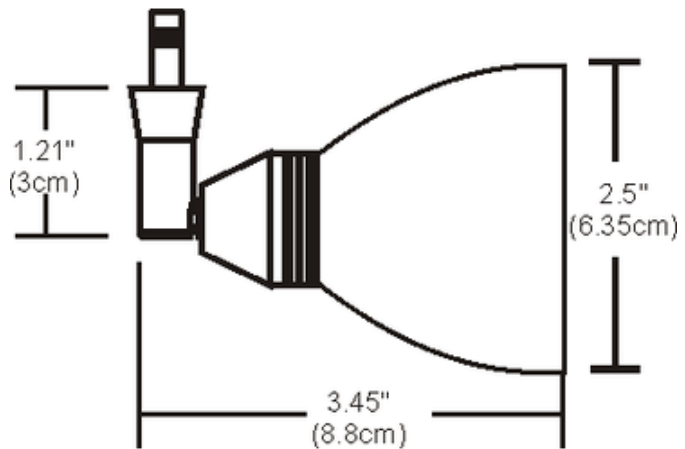

FJ Low Rider Head with S1 Little Solid Shade

Description:

Low Rider Fast Jack fixture head with S1 little solid shade rotates 360 degrees, and tilts 90 degrees. Available in 1, 3, 6, 12, or 18 inch stem lengths. Mounts to a Monorail connector, Monorail 2 Circuit connector, or Fast Jack power canopy, sold separately. Finish available in satin nickel, polished nickel, or bronze. Accessory finish available in satin nickel, polished nickel, antique bronze, or black. One 50 Watt, 12 Volt, IR MR16 GU5.3 lamp, not included. ETL listed.

Shown in: Polished Nickel / Polished Nickel

List Price: \$143.00
 Our Price: \$114.40

Shade Color: Polished Nickel
 Body Finish: Polished Nickel
 Lamp: 1 x MR16/GU5.3 (bipin)/50W/12V Halogen
 Wattage: 50W
 Dimmer: Dimmable
 Dimensions: 3.45"L x 1.2"H x 2.5"W