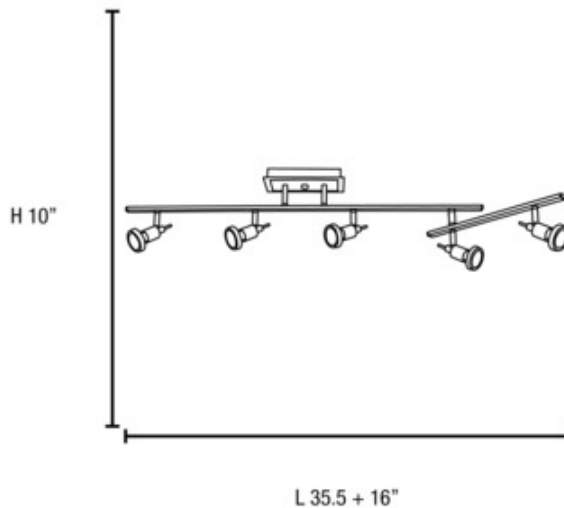

# Viper Spotlight Semi Flush Ceiling Light

**Description:**

Viper Spotlight Semi Flush Ceiling Light features five adjustable heads in Brushed Steel. Two lamping options. LED: Five 5 watt 120 volt MR16 GU10 base LED bulbs are included. HAL: Five 35 watt 120 volt MR16 GU10 base halogen bulbs are included. 51.5 inch width x 10 inch height. ETL listed.

Shown in: Brushed Steel

List Price: \$237.50  
 Our Price: \$190.00

Shade Color: N/A  
 Body Finish: Brushed Steel  
 Lamp: 5 x MR16/GU10/35W/120V Halogen  
 5 x MR16/GU10/120V LED  
 Wattage: 175W  
 Dimmer: Incandescent  
 Dimensions: 10"H x 51.5"W