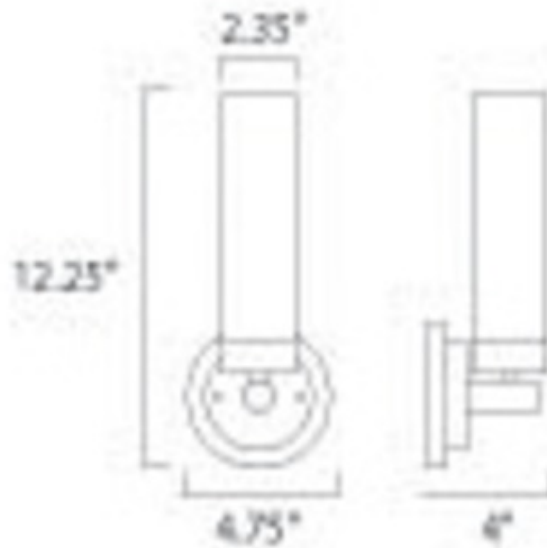

Cilandro 1 Light Wall Light

Description:

Cilandro 1 Light Wall Light features White glass diffuser and Satin Nickel finish. One 60 watt 120 watt T10 incandescent bulb is included. 4.75 inch width x 12.25 inch height x 4 inch depth. ADA compliant.

Shown in: Satin Nickel / Matte White

List Price: \$92.50
Our Price: \$74.00

Shade Color: Matte White
Body Finish: Satin Nickel
Lamp: 1 x T10/Medium (E26)/60W/120V Incandescent
Wattage: 60W
Dimmer: Incandescent
Dimensions: 12.25"H x 4.75"W x 4"D

Product Number: ET248682			
Company:		Fixture Type:	Date: Feb 19, 2018
Project:		Approved By:	

#0522WS-CILANDRO-00511-MWS

Fax: (773) 883-6131

Phone: 866-954-4489

Address: 1718 W. Fullerton Ave. Chicago IL 60614