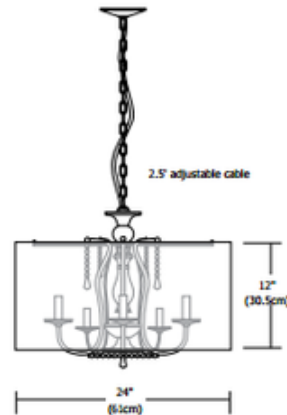

# Crystal Union Chandelier

**Description:**

Crystal Union Chandelier features a patterned ivory silk shade with crystal accents and chrome finish. Includes six 60 watt, 120 volt, B10 candelabra base incandescent lamps. General light distribution. ETL listed. 24 inch diameter x 12 inch height shade x 48 inch overall height.

Shown in: Chrome / Ivory

List Price: \$400.50  
 Our Price: \$240.30

Shade Color: Ivory  
 Body Finish: Chrome  
 Lamp: 6 x B10/Candelabra (E12)/60W/120V Incandescent  
 6 x B10/Candelabra (E12)/120V LED  
 Wattage: 360W  
 Dimmer: Incandescent  
 Dimensions: 48"L x 12"H x 24"W