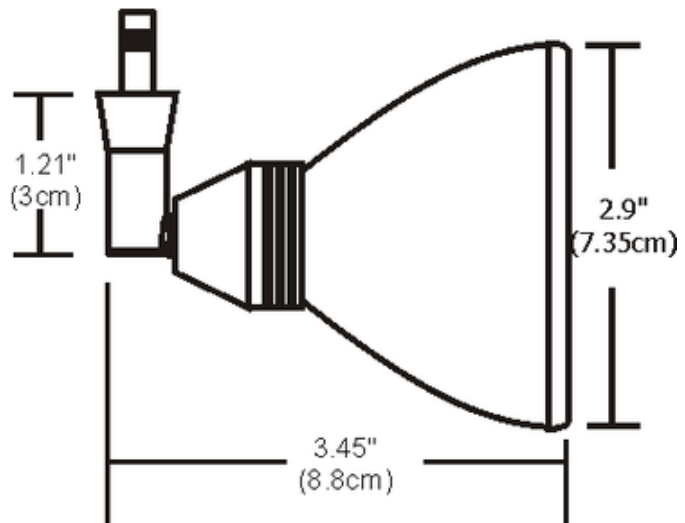

# FJ Low Rider Head with S5 Big Solid Shade

**Designer:** Gregory Kay

**Description:**

Low Rider Fast Jack fixture head with S5 big solid shade rotates 360 degrees, and tilts 90 degrees. Available in 1, 3, 6, 12, or 18 inch stem lengths. Mounts to a Monorail connector, Monorail 2 Circuit connector, or Fast Jack power canopy, sold separately. Finish available in satin nickel, polished nickel, or antique bronze. One 50 Watt, 12 Volt, IR MR16 GU5.3 lamp, not included. ETL listed.

Shown in: Polished Nickel

**List Price:** \$128.00  
**Our Price:** \$102.40

**Shade Color:** N/A  
**Body Finish:** Polished Nickel  
**Lamp:** 1 x MR16/GU5.3 (bipin)/50W/12V Halogen  
 1 x MR16/GU5.3 (bipin)/12V LED  
**Wattage:** 50W  
**Dimmer:** Dimmable  
**Dimensions:** 3.45"L x 1.2"H x 2.9"W