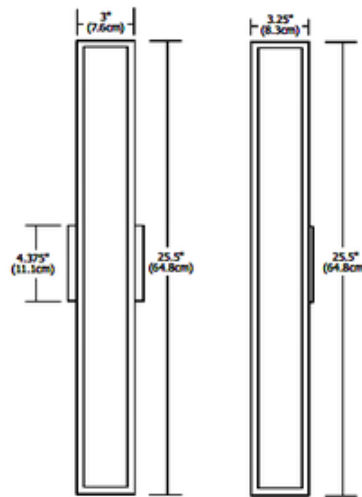

Garbo Non Dimmable Bath Bar

Description:

Garbo Non- Dimmable Bath Bar features opal white polycarbonate front and side diffusers with a satin nickel finish. May be mounted vertically or horizontally. Includes non-dimmable electronic ballast and one 17 Watt, 120 Volt, 3000K, T8 fluorescent lamp. ADA compliant. ETL listed. 25.5 inch width x 3 inch height x 3.25 inch depth.

Shown in: Satin Nickel / Opal

List Price: \$238.93
 Our Price: \$143.36

Shade Color: Opal
 Body Finish: Satin Nickel
 Lamp: 1 x T8/T8 Bipin (G13)/17W/120V Fluorescent
 Wattage: 17W
 Dimmer: Not Dimmable
 Dimensions: 3"H x 25.5"W x 3.25"D

Technical Information
 Lamp Color: 3000 K

Product Number: EDG49712			
Company:		Fixture Type:	Date: Feb 25, 2018
Project:		Approved By:	

#1200WS-GARBO-024F1-OWSN

Fax: (773) 883-6131

Phone: 866-954-4489

Address: 1718 W. Fullerton Ave. Chicago IL 60614