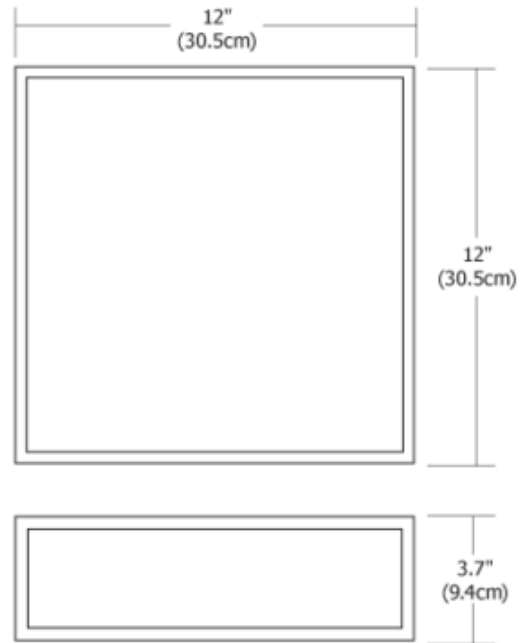

# Garbo Square Ceiling / Wall Light

**Description:**

Garbo Square ceiling flush mount features opal white polycarbonate front and side diffusers with a Polished Nickel or Satin Nickel finish. Can be ceiling or wall mounted. Two 9 watt, 120 volt, T4, 2xG7, 2700K fluorescent lamps, and electronic ballast, included. General light distribution. ETL listed. ADA compliant. Energy Star rated.

Shown in: Satin Nickel / Opal

List Price: \$350.00  
 Our Price: \$87.50

Shade Color: Opal  
 Body Finish: Satin Nickel  
 Lamp: 2 x T4/2Gx7/9W/120V Fluorescent  
 Wattage: 18W  
 Dimmer: Not Dimmable  
 Dimensions: 3.7"H x 12"W