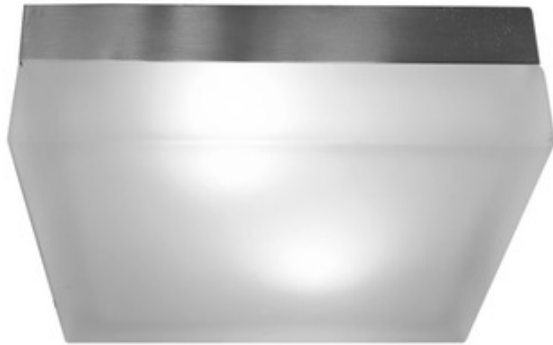

# Mint Square Ceiling Light

**Description:**

Mint Square ceiling flush mount features a frosted diffuser and a Satin Nickel finish. Available in a square and round version in three sizes. 40 watt 120 volt JCD G9 base halogen lamps are included. ETL listed for dry locations. General light distribution. Small: 5.2 inch square x 2.28 inch height. Medium: 7.5 inch square x 2.95 inch height. Large: 9.00 inch square x 2.95 inch height.

Shown in: Satin Nickel / Frosted

List Price: \$121.00  
 Our Price: \$96.80

Shade Color: Frosted  
 Body Finish: Satin Nickel  
 Lamp: 2 x JCD/G9/40W/120V Halogen  
 Wattage: 80W  
 Dimmer: Incandescent  
 Dimensions: 2.95"H x 9"W x 9"D