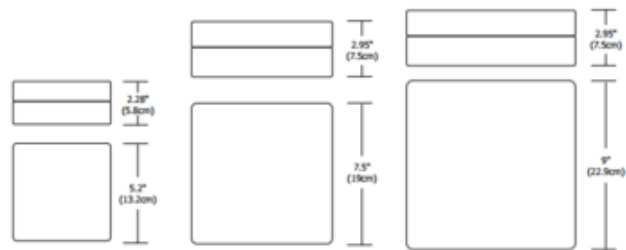

# Mint Square Ceiling Light

**Description:**

Mint Square ceiling flush mount features a frosted diffuser and a Satin Nickel finish. Available in a square and round version in three sizes. 40 watt 120 volt JCD G9 base halogen lamps are included. ETL listed for dry locations. General light distribution. Small: 5.2 inch square x 2.28 inch height. Medium: 7.5 inch square x 2.95 inch height. Large: 9.00 inch square x 2.95 inch height.

Shown in: Satin Nickel / Frosted

List Price: \$121.00  
 Our Price: \$96.80

Shade Color: Frosted  
 Body Finish: Satin Nickel  
 Lamp: 2 x JCD/G9/40W/120V Halogen  
 Wattage: 80W  
 Dimmer: Incandescent  
 Dimensions: 2.95"H x 9"W x 9"D