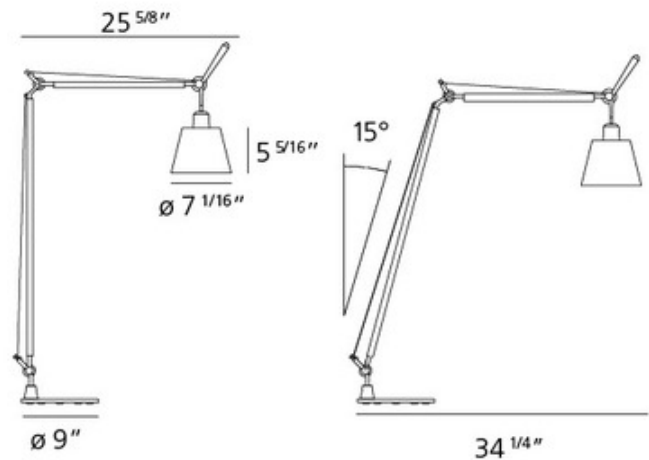

# Tolomeo Shade Reading Floor Lamp

**Designer:** Michele De Lucchi & Giancarlo Fassina

**Description:**

Tolomeo with Shade reading floor lamp features a fully adjustable articulated arm body structure in extruded natural anodized aluminum with joints, tension control knobs and mountings in polished die cast aluminum, support cables in stainless steel. 7 inch diameter shade available in Parchment or Grey Fiber. Incorporated on/off switch on lampholder. One 75 watt 120V A19 medium base lamp not included. Also available in compact fluorescent. 38 1/8 inches high x 38 3/8 inches deep x 65.75 inch maximum arm extension. 9 inch diameter base. UL listed.

Shown in: Polished Aluminum / Grey Fiber

**List Price:** \$737.50  
**Our Price:** \$590.00

**Shade Color:** Grey Fiber  
**Body Finish:** Polished Aluminum  
**Lamp:** 1 x A19/Medium (E26)/53W/120V Incandescent  
 1 x A19/Medium (E26)/120V LED  
**Wattage:** 53W  
**Dimmer:** Not Dimmable  
**Dimensions:** 42.5"H x 9"W x 34.25"D