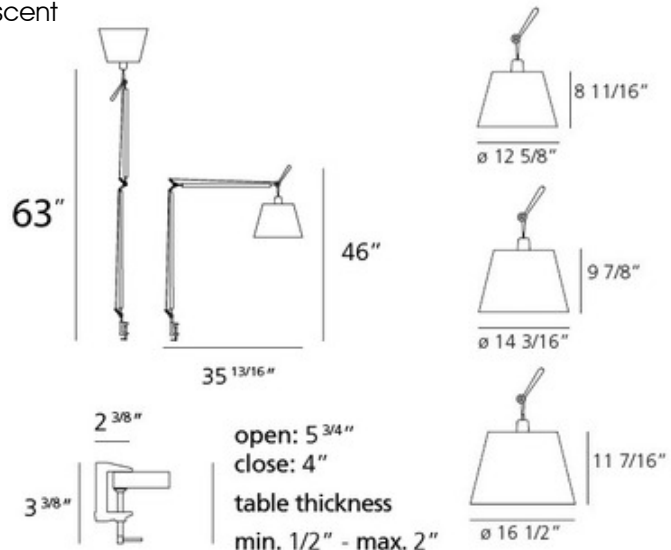

Tolomeo Mega Task Lamp with Clamp

Designer: Michele De Lucchi & Giancarlo Fassina

Description:

Tolomeo Mega Task Lamp with Clamp features a Grey Fiber, Black, or Parchment paper shade with a polished aluminum finish and a fully adjustable, articulated arm. Joints, tension control knobs, and mountings in polished die-cast aluminum, support cables in stainless steel. Clamp in die-cast aluminum with a 2 inch maximum opening. Dimmer included on cord. Three shade sizes available. Two 150 watt max 120 volt medium base bulbs are required, but not included. Shade available in 12.6 inch, 14.1 inch, or 16.5 inch diameter. UL listed.

Shown in: Polished Aluminum / Parchment Paper

List Price: \$731.25
Our Price: \$585.00

Shade Color: Parchment Paper
Body Finish: Polished Aluminum
Lamp: 2 x A19/Medium (E26)/150W/120V Incandescent
 1 x A21/Medium (E26)/120V LED
Wattage: 150W
Dimmer: Included
Dimensions: 9.9"H x 14.3"W