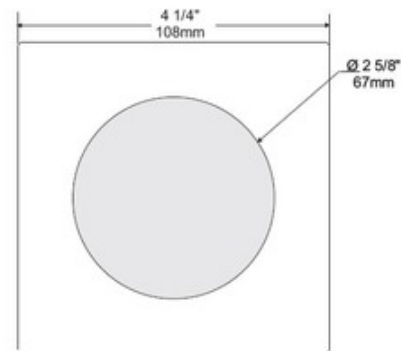

S3145 3.5 Inch Low Profile Shower Square Trim

Description:

S3145 3.5 Inch Low Profile Square Shower Trim is made of plated die-formed steel or powder coat painted finish with anodized aluminum reflector and frosted lens . Trim finish available in White, Black, Gold Plated 24K, Chrome, Brushed Chrome, Architectural Bronze, Antique Copper, Matte White, Brushed Nickel, Satin Nickel, Metallic Grey or Antique Nickel. Additional reflector finishes include specular Clear or Black, or painted Black, White or Matte White. See attached manufacturer specification for housing/trim combination options. Lamp options include 12 volt GU5.3 MR16 halogen up to 50 watts, 120 volt PAR16 LED up to 8 watts, 12 volt GU5.3 MR16 LED up to 11.5 watts, 120 volt GU10 MR16 halogen up to 50 watts, and 120 volt GU10 MR16 LED up to 9.8 watts. See housing specification for dimmer information. Use supplied glass lens only with MR16 lamps with no glass cover. UL listed. Suitable for wet locations. 1 year warranty. 3 5/8 inch ceiling cutout. 4.25 inch square x 2.25 inch height. 2.6 inch round aperture. A complete fixture includes a housing and trim, sold separately.

Wattage: 50W
Dimmer: Dimmable
Dimensions: 2.25"H x 4.25"W x 4.25"D

Technical Information
Function: Shower/Lensed
Ceiling Type: Drywall with Trim
Aperture Shape: Round
Aperture Size: 2.600"

| | | | |
|---------------------------------|--|---------------|--------------------|
| Product Number: CLT51560 | | | |
| Company: | | Fixture Type: | Date: Feb 22, 2018 |
| Project: | | Approved By: | |