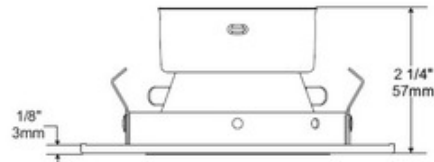

S3145 3.5 Inch Low Profile Shower Square Trim

Description:

S3145 3.5 Inch Low Profile Square Shower Trim is made of plated die-formed steel or powder coat painted finish with anodized aluminum reflector and frosted lens . Trim finish available in White, Black, Gold Plated 24K, Chrome, Brushed Chrome, Architectural Bronze, Antique Copper, Matte White, Brushed Nickel, Satin Nickel, Metallic Grey or Antique Nickel. Additional reflector finishes include specular Clear or Black, or painted Black, White or Matte White. See attached manufacturer specification for housing/trim combination options. Lamp options include 12 volt GU5.3 MR16 halogen up to 50 watts, 120 volt PAR16 LED up to 8 watts, 12 volt GU5.3 MR16 LED up to 11.5 watts, 120 volt GU10 MR16 halogen up to 50 watts, and 120 volt GU10 MR16 LED up to 9.8 watts. See housing specification for dimmer information. Use supplied glass lens only with MR16 lamps with no glass cover. UL listed. Suitable for wet locations. 1 year warranty. 3 5/8 inch ceiling cutout. 4.25 inch square x 2.25 inch height. 2.6 inch round aperture. A complete fixture includes a housing and trim, sold separately.

Wattage: 50W
Dimmer: Dimmable
Dimensions: 2.25"H x 4.25"W x 4.25"D

Technical Information
Function: Shower/Lensed
Ceiling Type: Drywall with Trim
Aperture Shape: Round
Aperture Size: 2.600"

| | | | |
|---------------------------------|--|---------------|--------------------|
| Product Number: CLT51560 | | | |
| Company: | | Fixture Type: | Date: Feb 22, 2018 |
| Project: | | Approved By: | |