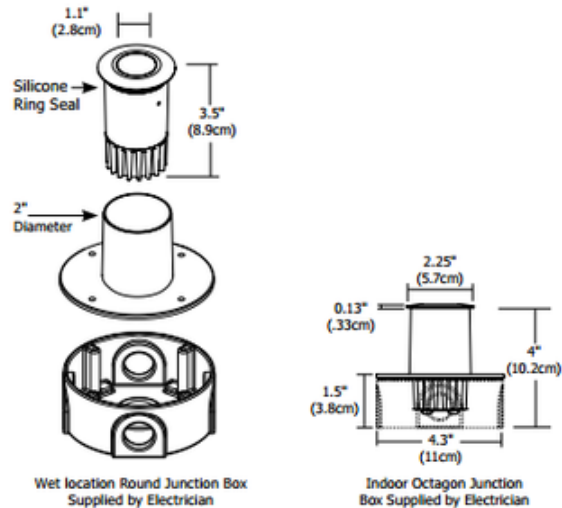

# Port LED Round Wall/Floor Recessed

Shown in: Satin Aluminum

**List Price:** \$259.00  
**Our Price:** \$207.20

**Shade Color:** N/A  
**Body Finish:** Satin Aluminum  
**Lamp:** 1 x LED/3.5W/12V LED  
**Wattage:** 3.5W  
**Dimmer:** Dimmable  
**Dimensions:** 2.25"W x 4"D

**Technical Information**  
**Luminous Flux:** 95 lumens  
**Lumens/Watt:** 27.14  
**Lamp Color:** 3029 K  
**Color Rendering:** 80 CRI  
**Lamp Life:** 50000 hours

**Designer:** Gregory Kay

**Description:**

Port LED Round Wall/Floor Recessed fixture includes high powered warm white light with 3.5 watts, 12VAC LED, Warm White 3029K color temperature, 80CRI, 95 lumens. 70 percent lumen maintenance based on 50,000 hours of operation. Features a 16 degree precise focus, tempered glass lens with a marine-grade aluminum bevel edge trim in Satin Aluminum. Available with a round or square beveled edge. The Port LED is outdoor-rated using a wet location electrical box or indoor using a standard octagon electrical box, sold separately. The trim accepts dichroic color filters when used with PORT-LL(H) accessory, sold separately. Compatible remote power supplies include electronic low voltage TE-60L-12, or magnetic low voltage T-150-12 or T-300-12. Can dim down to 30 percent without flickering using low voltage electronic or magnetic dimmer, depending on transformer type used. Required junction box cover, wood spring clips, and remote transformer, sold separately. Rated for wet locations when used with a wet location electrical box. ETL listed. Fixture includes a 5 year warranty.