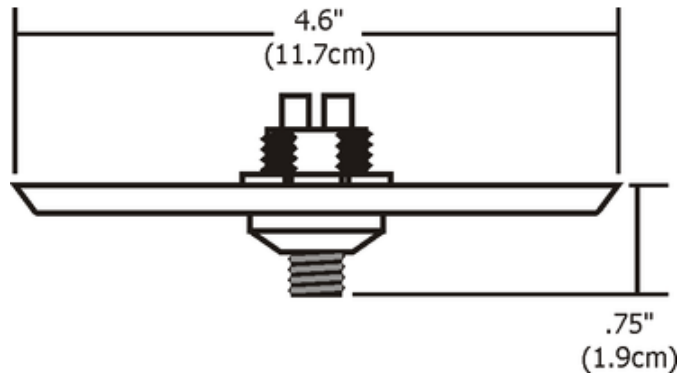

Fast Jack LED 4 Inch Round Canopy

Description:

Fast Jack LED 4 Inch Round Canopy mounts to a standard 4 inch electrical box. Finish available in Satin Nickel, Antique Bronze, Polished Nickel or White. Includes power supply which fits inside electrical box. Maximum load LED is 12 volt, 40 watts. LED dimming range varies. Reference corresponding fixture specification sheet for dimmer. ETL listed. 4.6 inch diameter. LED version can also be used with maximum of 50 watt halogen port.

Shown in: Satin Nickel

List Price: \$123.00
 Our Price: \$98.40

Shade Color: N/A
 Body Finish: Satin Nickel
 Lamp: 1 x LED/40W/12V LED
 Wattage: 40W
 Dimmer: Low Voltage Electronic
 Dimensions: 0.75"H x 4.6"W