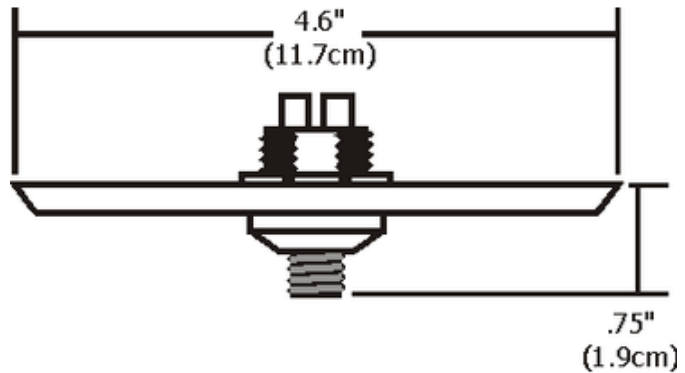

Fast Jack LED 4 Inch Square Canopy

Description:

Fast Jack LED 4 Inch Square Canopy mounts to a standard 4 inch electrical box. Finish available in Satin Nickel, Polished Nickel, Antique Bronze, or White. Includes power supply which fits inside the electrical box. Maximum load LED is 12 volt, 40 watts. LED dimming range varies. Reference corresponding fixture specification sheet for dimmer. ETL listed. 4.6 inch width x 4.6 inch height x .75 inch depth. LED version can also be used with maximum of 50 watt halogen load per port.

Shown in: Satin Nickel

List Price: \$145.00
 Our Price: \$116.00

Shade Color: N/A
 Body Finish: Satin Nickel
 Lamp: 1 x LED/40W/12V LED
 Wattage: 40W
 Dimmer: Low Voltage Electronic
 Dimensions: 0.75"H x 4.6"W x 4.6"D