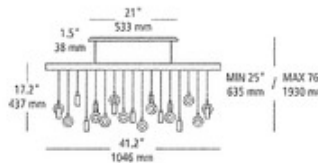

Bling Linear Suspension

Description:

Bling linear suspension features discs of transparent crystal, with sandblasted interior and decorative metal accents, suspended from a rectilinear canopy. The overall height can be adjust from 25 to 76 inches by shortening the suspension cables. Includes four 75 watt, 12 volt, electronic transformers, dimmable with a low-voltage electronic dimmer. Twenty-six 10 watt, 12 volt, T3 G4 base xenon bi-pin lamps, included. General light distribution. ETL listed.

Shown in: Satin Nickel / Clear

List Price: \$1726.00
 Our Price: \$1173.68

- Shade Color: Clear
- Body Finish: Satin Nickel
- Lamp: 26 x T3/G4 (bipin)/10W/12V Halogen
- Wattage: 260W
- Dimmer: Low Voltage Electronic
- Dimensions: 41.2"L x 17.2"H