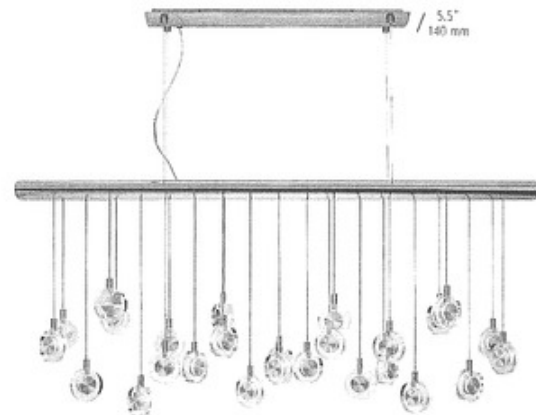

Bling Linear Suspension

Description:

Bling linear suspension features discs of transparent crystal, with sandblasted interior and decorative metal accents, suspended from a rectilinear canopy. The overall height can be adjust from 25 to 76 inches by shortening the suspension cables. Includes four 75 watt, 12 volt, electronic transformers, dimmable with a low-voltage electronic dimmer. Twenty-six 10 watt, 12 volt, T3 G4 base xenon bi-pin lamps, included. General light distribution. ETL listed.

Shown in: Satin Nickel / Clear

List Price: \$1726.00
 Our Price: \$1173.68

- Shade Color: Clear
- Body Finish: Satin Nickel
- Lamp: 26 x T3/G4 (bipin)/10W/12V Halogen
- Wattage: 260W
- Dimmer: Low Voltage Electronic
- Dimensions: 41.2"L x 17.2"H