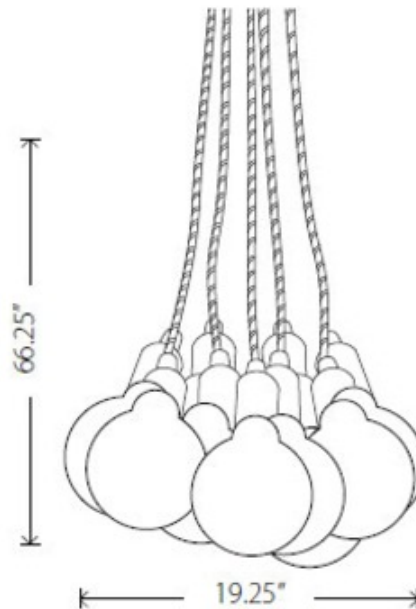

Fifteen Tales Suspension

Description:

Fifteen Tales Suspension features fifteen black bulb socket holders and black cable with black braiding. Requires fifteen 25 watt 120 volt G125 or G80 medium base half chrome or frost incandescent bulbs, sold separately. 19.25 inch diameter x 66.25 inch overall height. Actual fixture diameter is dependent upon which diameter lamp is used.

Shown in: Black

List Price: \$343.75
Our Price: \$171.88

Shade Color: N/A
Body Finish: Black
Lamp: 15 x G125/Medium (E26)/25W/120V Incandescent
 15 x G80/Medium (E26)/25W/120V Incandescent
Wattage: 375W
Dimmer: Incandescent
Dimensions: 66.25"H x 19.25"W